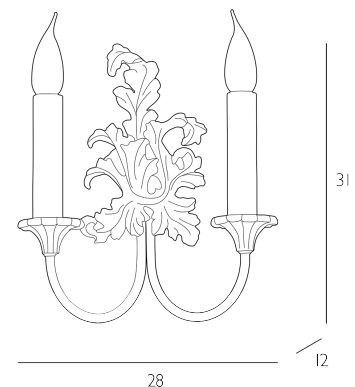

ORMOLU

2 Light Wall Light Gold

Ormolu double wall light with resin casting and gold metalwork.
Bulb not included; takes 2 x 40W max SES CNDL. We recommend our
BUL-E14-LED-13 bulb. [Click here to shop.](#)
Dimmable when paired with suitable bulbs.

SPECIFICATIONS:

Product code:	SC22
Measurements:	D12 x H32 x W28cm
Lamp Replaceable:	Yes
Finish:	Matt Gold
Material:	Metal & Resin
Shade Included:	Not Required
Primary Bulb Detail:	2 x 40w max SES CNDL
Bulb Included:	Lamps not included
Recommended Lamp:	BUL-E14-LED-13
Suitable:	Indoor
Electrical Class:	Class 2 - Double Insulated
Nett Weight (kg):	1.1 kg