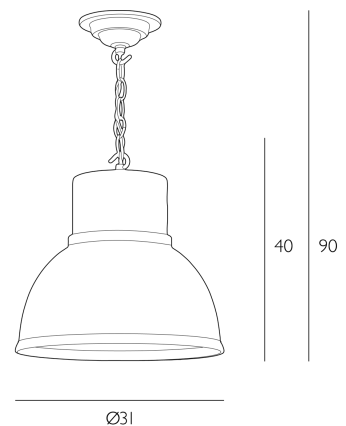

Height is adjustable at the point of installation (36-86cm).

Bulb not included; takes 1 x 60W max ES GLOBE. We recommend our BUL-E27-LED-19 bulb. [Click here to shop.](#)

Dimmable when paired with suitable bulbs.

SPECIFICATIONS:

Product code:	SHO0199
Measurements:	H min36 - max86 x Ø31 cm
Lamp Replaceable:	Yes
Finish:	Bespoke
Material:	Metal
Shade Included:	Not Required
Primary Bulb Detail:	1 x 60w max ES Globe
Bulb Included:	Lamp not included
Recommended Lamp:	BUL-E27-LED-19
Suitable:	Indoor
Electrical Class:	Class 2 - Double Insulated
Nett Weight (kg):	1 kg
	