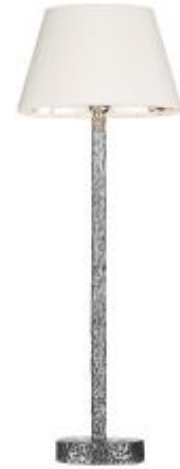

### *Small Table Lamp Pewter Base Only*

The Sloane range is a confident expression of texture and craftsmanship, defined by its distinctive hand-hammered metalwork and refined, architectural form. Available in either a rich bronze or softly aged pewter finish, each piece celebrates depth and character through its tactile surface and considered proportions. Paired with bespoke fabric shades, available in a curated selection of our own fabrics and colours, ensuring a tailored finish to suit its interior setting. Striking yet elegantly restrained, Sloane brings warmth, structure and timeless presence to both classic and contemporary spaces.

The Sloane is a base only product; shade sold separately. We recommend our EMP20 shade. [Click here to shop.](#)

Bulb not included; takes 1 x 40W max BC GB. We recommend our BUL-B22-LED-3 bulb. [Click here to shop.](#)

## SPECIFICATIONS:

Product code:	SLO4267
Measurements:	H49 x Ø11cm
Base Dimensions:	Ø110cm
Dimension With Shade:	H55.5 x Ø20cm
Primary Associated Shade:	EMP20
Lamp Replaceable:	Yes
Finish:	Polished Pewter
Material:	Metal & Resin
Cable Colour:	Silver
Shade Included:	Base Only
Primary Bulb Detail:	1 x 40w max B22 GB
Bulb Included:	Lamp not included
Recommended Lamp:	BUL-B22-LED-3
Switch Type:	Push Bar
Suitable:	Indoor
Electrical Class:	Class I - Earthed
Nett Weight (kg):	0.8 kg
	⚡ ⚡