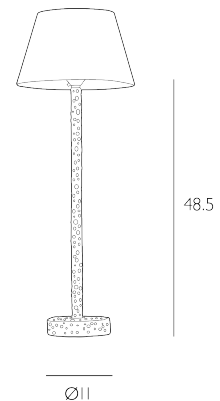

### *Small Table Lamp Pewter Base Only*

The Sloane range is a confident expression of texture and craftsmanship, defined by its distinctive hand-hammered metalwork and refined, architectural form. Available in either a rich bronze or softly aged pewter finish, each piece celebrates depth and character through its tactile surface and considered proportions. Paired with bespoke fabric shades, available in a curated selection of our own fabrics and colours, ensuring a tailored finish to suit its interior setting. Striking yet elegantly restrained, Sloane brings warmth, structure and timeless presence to both classic and contemporary spaces.

The Sloane is a base only product; shade sold separately. We recommend our EMP20 shade. [Click here to shop.](#)

Bulb not included; takes 1 x 40W max BC GB. We recommend our BUL-B22-LED-3 bulb. [Click here to shop.](#)

## SPECIFICATIONS:

Product code:	SLO4267
Measurements:	H49 x Ø11cm
Base Dimensions:	Ø110cm
Dimension With Shade:	H55.5 x Ø20cm
Primary Associated Shade:	EMP20
Lamp Replaceable:	Yes
Finish:	Polished Pewter
Material:	Metal & Resin
Cable Colour:	Silver
Shade Included:	Base Only
Primary Bulb Detail:	1 x 40w max B22 GB
Bulb Included:	Lamp not included
Recommended Lamp:	BUL-B22-LED-3
Switch Type:	Push Bar
Suitable:	Indoor
Electrical Class:	Class I - Earthed
Nett Weight (kg):	0.8 kg
	⚡ ⚡