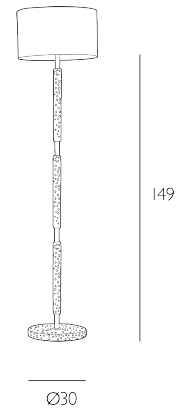

SLOANE

Floor Lamp Bronze Base Only

The Sloane range is a confident expression of texture and craftsmanship, defined by its distinctive hand-hammered metalwork and refined, architectural form. Available in either a rich bronze or softly aged pewter finish, each piece celebrates depth and character through its tactile surface and considered proportions. Paired with bespoke fabric shades, available in a curated selection of our own fabrics and colours, ensuring a tailored finish to suit its interior setting. Striking yet elegantly restrained, Sloane brings warmth, structure and timeless presence to both classic and contemporary spaces.

The Sloane is a base only product; shade sold separately. We recommend our CA116 shade. [Click here to shop.](#)
Bulb not included; takes 1 x 60W max BC GLS. We recommend our BUL-B22-LED-4 bulb. [Click here to shop.](#)

SPECIFICATIONS:

Product code:	SLO4963
Measurements:	H149 x Ø30cm
Dimension With Shade:	H165 x Ø40cm
Primary Associated Shade:	CA116
Lamp Replaceable:	Yes
Finish:	Antique Bronze & Polished Bronze
Material:	Resin & Solid Brass
Cable Colour:	Braided Brown
Shade Included:	Base Only
Primary Bulb Detail:	1 x 60w max B22 GLS
Bulb Included:	Lamp not included
Recommended Lamp:	BUL-B22-LED-4
Switch Type:	Foot Switch
Suitable:	Indoor
Electrical Class:	Class I - Earthed
Nett Weight (kg):	5.2 kg ⚡ ⚡

Additional Information:

Solid Brass Metalwork | Lamp not included. We recommend our BUL-B22-LED-4 bulb | Shade not included; sold as base only.
We recommend our CA116 shade | Oversized product; pallet delivery required