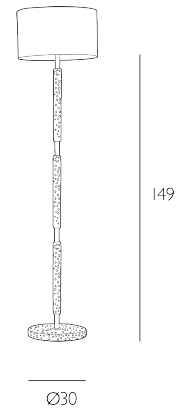

SLOANE

Floor Lamp Pewter Base Only

The Sloane range is a confident expression of texture and craftsmanship, defined by its distinctive hand-hammered metalwork and refined, architectural form. Available in either a rich bronze or softly aged pewter finish, each piece celebrates depth and character through its tactile surface and considered proportions. Paired with bespoke fabric shades, available in a curated selection of our own fabrics and colours, ensuring a tailored finish to suit its interior setting. Striking yet elegantly restrained, Sloane brings warmth, structure and timeless presence to both classic and contemporary spaces.

The Sloane is a base only product; shade sold separately. We recommend our DRS30 shade. [Click here to shop.](#)
Bulb not included; takes 1 x 60W max BC GLS. We recommend our BUL-B22-LED-4 bulb. [Click here to shop.](#)

SPECIFICATIONS:

Product code:	SLO4967
Measurements:	H149 x Ø30cm
Dimension With Shade:	H165 x Ø40cm
Primary Associated Shade:	DRS30
Lamp Replaceable:	Yes
Finish:	Polished Pewter
Material:	Metal & Resin
Cable Colour:	Braided Silver
Shade Included:	Base Only
Primary Bulb Detail:	1 x 60w max B22 GLS
Bulb Included:	Lamp not included
Recommended Lamp:	BUL-B22-LED-4
Switch Type:	Foot Switch
Suitable:	Indoor
Electrical Class:	Class I - Earthed
Nett Weight (kg):	5.2 kg
	⚡ ⚡