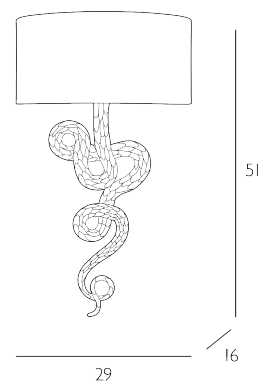

The Snake comes complete with a Bespoke Fabric Half drum shade. Bulb not included; takes 1 x 40W max ES GB. We recommend our BUL-E27-LED-22 bulb. [Click here to shop.](#)
Dimmable when paired with suitable bulbs.

SPECIFICATIONS:

Product code:	SNA07
Measurements:	D16 x H51 x W29cm
Shade Dimensions:	D29 x H14 x W16cm
Primary Associated Shade:	S0199
Lamp Replaceable:	Yes
Finish:	Bespoke
Material:	Resin
Shade Included:	Shade Inc
Primary Bulb Detail:	1 x 40w max ES GB
Bulb Included:	Lamp not included
Recommended Lamp:	BUL-E27-LED-22
Suitable:	Indoor
Electrical Class:	Class 2 - Double Insulated