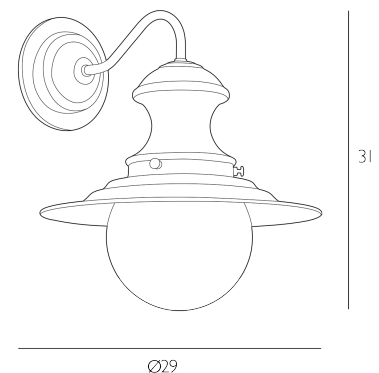

STATION

Wall Light Bespoke

A classic and understated light wall light which is carefully sprayed by hand in our Cotswolds based workshop. We are delighted to offer this fitting in our beautiful palette of heritage inspired paint colours or our classic polished chrome finish. The Station collection is an iconic range which has been handcrafted, using traditional methods of metal spinning. Bulb not included; takes 1 x 60W max ES GLS. We recommend our BUL-E27-LED-16 bulb. [Click here to shop.](#)

Dimmable when paired with suitable bulbs.

Bespoke Orders

This is a fully customisable product, hand crafted in our workshop located in the Cotswolds. You can contact us directly discuss your unique requirements, or alternatively you can customise your product by using our product configurator to see your design before placing an order.

SPECIFICATIONS:

Product code:	STN0799
Measurements:	H31 x Ø29cm
Fixing Plate Dimensions:	Ø13cm
Lamp Replaceable:	Yes
Finish:	Bespoke
Material:	Metal
Shade Included:	Not Required
Primary Bulb Detail:	1 x 60w max ES GLS
Bulb Included:	Lamp not included
Recommended Lamp:	BUL-E27-LED-16
Suitable:	Indoor
Electrical Class:	Class 2 - Double Insulated
Nett Weight (kg):	0.6 kg
	