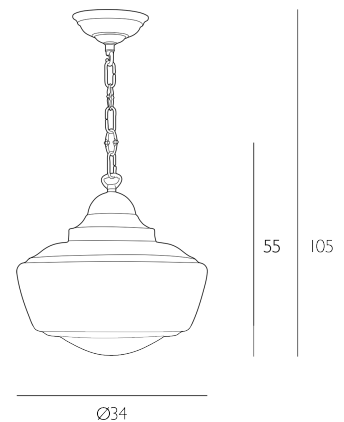

### *Pendant Satin Chrome and Opal Glass*

Stowe I light pendant with hand blown opal glass and satin chrome metal work. The fitting is supplied with an extra 50cm of silver braided cable, additional chain available on request.

Height is adjustable at the point of installation (55-105cm).

Bulb not included; takes 1 x 40W max ES GLS. We recommend our BUL-E27-LED-15 bulb. [Click here to shop.](#)

Dimmable when paired with suitable bulbs.

## SPECIFICATIONS:

Product code:	STO0112
Measurements:	H min55 - max105 x Ø34cm
Lamp Replaceable:	Yes
Finish:	Opal Glass & Satin Chrome
Material:	Glass & Solid Brass
Cable Colour:	Braided Silver
Shade Included:	Not Required
Primary Bulb Detail:	1 x 40w max ES GLS
Bulb Included:	Lamp not included
Recommended Lamp:	BUL-E27-LED-15
Suitable:	Indoor
Electrical Class:	Class I - Earthed
Nett Weight (kg):	2.2 kg