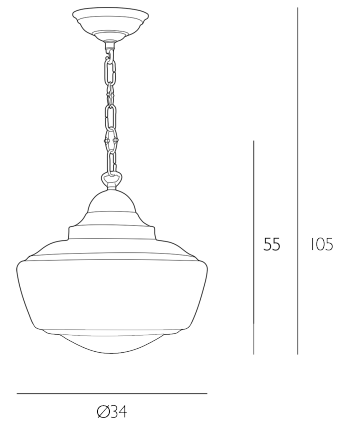

STOWE

Pendant Antique Brass and Opal Glass

Stowe I light pendant with hand blown opal glass and solid antique brass metal work. The fitting is supplied with an extra 50cm of brown braided cable, additional chain available on request.

Height is adjustable at the point of installation (55-105cm).

Bulb not included; takes 1 x 40W max ES GLS. We recommend our BUL-E27-LED-15 bulb. [Click here to shop.](#)

Dimmable when paired with suitable bulbs.

SPECIFICATIONS:

Product code:	STO012
Measurements:	H min55 - max105 x Ø34cm
Lamp Replaceable:	Yes
Finish:	Antique Brass & Opal Glass
Material:	Glass & Solid Brass
Cable Colour:	Braided Brown
Shade Included:	Not Required
Primary Bulb Detail:	1 x 40w max ES GLS
Bulb Included:	Lamp not included
Recommended Lamp:	BUL-E27-LED-15
Suitable:	Indoor
Electrical Class:	Class I - Earthed
Nett Weight (kg):	2.2 kg