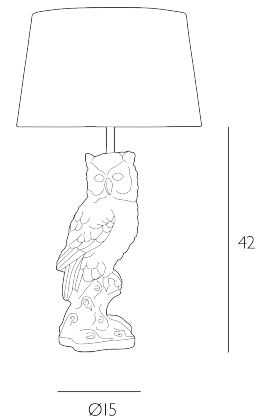

## SPECIFICATIONS:

Product code:	TAW4263
Measurements:	H42 x Ø15cm
Dimension With Shade:	H53 x Ø30cm
Primary Associated Shade:	TAP30
Lamp Replaceable:	Yes
Finish:	Antique Bronze & Bronze
Material:	Metal & Resin
Cable Colour:	Braided Brown
Shade Included:	Base Only
Primary Bulb Detail:	1 x 60w max B22 GB
Bulb Included:	Lamp not included
Recommended Lamp:	BUL-B22-LED-3
Switch Type:	Push Bar
Suitable:	Indoor
Electrical Class:	Class I - Earthed
Nett Weight (kg):	3.2 kg ± 0.1