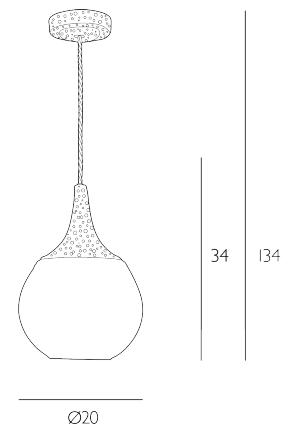

### *Pendant Polished Bronze and Glass*

A stylish glass pendant with textured resin detailing in our rich bronze finish; the Teardrop is a discreetly memorable piece.

Height is adjustable at the point of installation (34-134cm).

Bulb not included; takes 1 x 40W max ES GLS. We recommend our BUL-E27-LED-16 bulb. [Click here to shop.](#)

Dimmable when paired with suitable bulbs.

## SPECIFICATIONS:

Product code:	TEA0163
Measurements:	H min34 - max134 x Ø20cm
Fixing Plate Dimensions:	H3 x Ø10.5cm
Lamp Replaceable:	Yes
Finish:	Glass & Polished Bronze
Material:	Glass & Resin
Cable Colour:	Braided Brown
Shade Included:	Not Required
Primary Bulb Detail:	1 x 40w max ES GLS
Bulb Included:	Lamp not included
Recommended Lamp:	BUL-E27-LED-16
Suitable:	Indoor
Electrical Class:	Class 1 - Earthed
Nett Weight (kg):	2 kg

### *Additional Information:*

Supplied with 120cm of cable