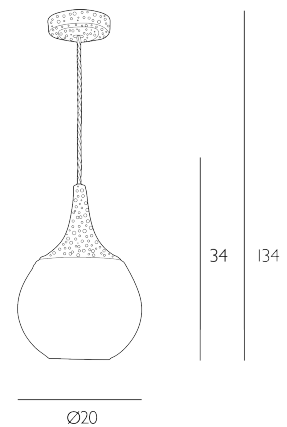

TEARDROP

Pendant Polished Pewter and Glass

A stylish glass pendant with textured resin detailing in our pewter finish; the Teardrop is a discreetly memorable piece.

Height is adjustable at the point of installation (34-134cm).

Bulb not included; takes 1 x 40W max ES GLS. We recommend our BUL-E27-LED-15 bulb. [Click here to shop.](#)

Dimmable when paired with suitable bulbs.

SPECIFICATIONS:

Product code:	TEA0167
Measurements:	H min34 - max134 x Ø20cm
Lamp Replaceable:	Yes
Finish:	Glass & Polished Pewter
Material:	Glass & Resin
Cable Colour:	Braided Silver
Shade Included:	Not Required
Primary Bulb Detail:	1 x 40w max ES GLS
Bulb Included:	Lamp not included
Recommended Lamp:	BUL-E27-LED-15
Suitable:	Indoor
Electrical Class:	Class 1 - Earthed
Nett Weight (kg):	2 kg

Additional Information:

Supplied with 120cm of cable