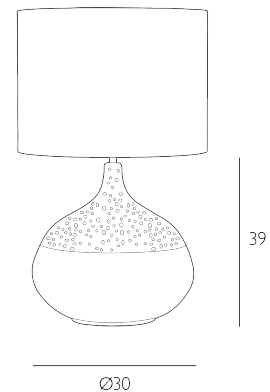

TEARDROP

Table Lamp Bronze and Glass Base Only

A stylish glass lamp base with textured resin detailing in our bronze finish; the Teardrop is a discreetly memorable piece. Shown with an optional medium height drum shade in Almond Cream satin, available to purchase separately.

The Teardrop is a base only product; shade sold separately. We recommend our DRM35 shade. Click here to shop.
Bulb not included; takes 1 x 60W max ES GLS. We recommend our BUL-E27-LED-I6 bulb. Click here to shop.

SPECIFICATIONS:

Product code:	TEA4363
Measurements:	H39 x Ø30cm
Dimension With Shade:	H58 x Ø35cm
Primary Associated Shade:	DRM35
Lamp Replaceable:	Yes
Finish:	Glass & Polished Bronze
Material:	Glass & Resin
Cable Colour:	Braided Brown
Shade Included:	Base Only
Primary Bulb Detail:	1 x 60w max ES GLS
Bulb Included:	Lamp not included
Recommended Lamp:	BUL-E27-LED-I6
Switch Type:	In Line Rocker
Suitable:	Indoor
Electrical Class:	Class I - Earthed
Nett Weight (kg):	5.5 kg
	⚡ 🔩