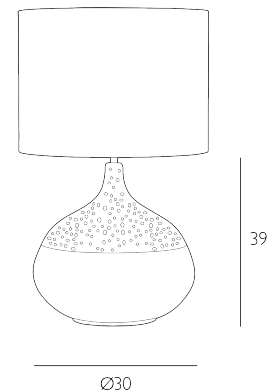

TEARDROP

Table Lamp Pewter and Glass Base Only

A stylish glass lamp base with textured resin detailing in our pewter finish; the Teardrop is a discreetly memorable piece. Shown with an optional medium height drum shade in Cloud satin, available to purchase separately.

The Teardrop is a base only product; shade sold separately. We recommend our DRM35 shade. Click here to shop.
Bulb not included; takes 1 x 60W max ES GLS. We recommend our BUL-E27-LED-I6 bulb. Click here to shop.

SPECIFICATIONS:

Product code:	TEA4367
Measurements:	H39 x Ø30cm
Dimension With Shade:	H58 x Ø35cm
Primary Associated Shade:	DRM35
Lamp Replaceable:	Yes
Finish:	Glass & Polished Pewter
Material:	Glass & Resin
Cable Colour:	Braided Silver
Shade Included:	Base Only
Primary Bulb Detail:	1 x 60w max ES GLS
Bulb Included:	Lamp not included
Recommended Lamp:	BUL-E27-LED-I6
Switch Type:	In Line Rocker
Suitable:	Indoor
Electrical Class:	Class I - Earthed
Nett Weight (kg):	5.5 kg
	⚠