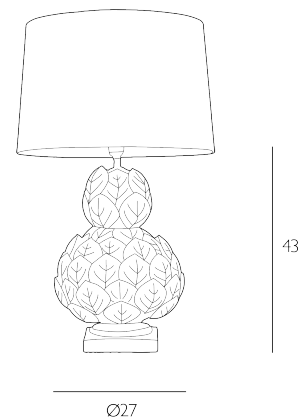

### *Table Lamp Cream/Gold Base Only*

Two generously rounded tiers with a glorious relief pattern moulded from the veins of a leaf. The Umbra table lamp has a natural form with our unique tumble-aged paint finish. Shade sold separately. Shade shown here TAP40 in Cloud Satin and Bone Linen, both completed with a warm gold metallic lining.

The Umbra is a base only product; shade sold separately. We recommend our TAP40 shade. [Click here to shop.](#)  
Bulb not included; takes 1 x 60W max ES GLS. We recommend our BUL-E27-LED-16 bulb. [Click here to shop.](#)

## SPECIFICATIONS:

Product code:	UMB4212
Measurements:	H43 x Ø27cm
Dimension With Shade:	H66 x Ø40cm
Primary Associated Shade:	TAP40
Lamp Replaceable:	Yes
Finish:	Cream/Gold
Material:	Resin
Cable Colour:	Braided White
Shade Included:	Base Only
Primary Bulb Detail:	1 x 60w max ES GLS
Bulb Included:	Lamp not included
Recommended Lamp:	BUL-E27-LED-16
Switch Type:	In Line Rocker
Suitable:	Indoor
Electrical Class:	Class I - Earthed
Nett Weight (kg):	7.5 kg
	⚡ 🔩