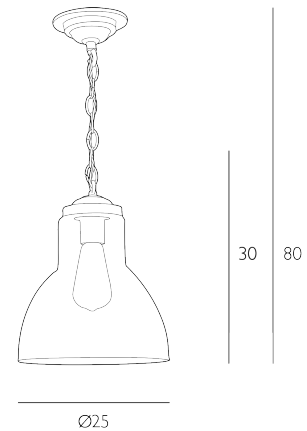

UPTON

Pendant Antique Brass and Glass

This Upton I light pendant features classic Antique brass metal work complimented with a simple clear glass design, perfect for modern living. The fitting is supplied with an extra 50cm of brown braided cable. Height is adjustable at the point of installation (30-80cm). Bulb not included; takes 1 x 60W max ES GLS. We recommend our BUL-E27-LED-I6 bulb. Click here to shop. Dimmable when paired with suitable bulbs.

SPECIFICATIONS:

Product code:	UPT0175
Measurements:	H min30 - max80 x Ø25cm
Lamp Replaceable:	Yes
Finish:	Antique Brass & Glass
Material:	Glass & Solid Brass
Cable Colour:	Braided Brown
Shade Included:	Not Required
Primary Bulb Detail:	1 x 60w max ES GLS
Bulb Included:	Lamp not included
Recommended Lamp:	BUL-E27-LED-I6
Suitable:	Indoor
Electrical Class:	Class I - Earthed
Nett Weight (kg):	1.3 kg