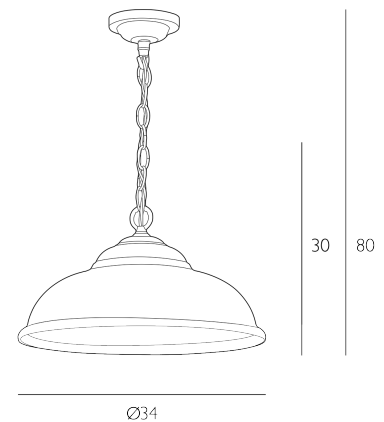

### *Pendant Smoked Glass*

The Webster collection of versatile pendants combines solid brass metalwork with a wonderfully simple yet elegant bistro style glass. Available in both satin chrome and antique brass metalwork, with a choice of smoked, clear or opal glass the Webster pendant is a style well suited to any interior scheme and works particularly well in a kitchen, dining or hallway setting. Shown here in Antique Brass with Smoked Glass. The Webster collection is made with solid brass.

Height is adjustable at the point of installation (30-80cm).

Bulb not included; takes 1 x 60W max ES GLS. We recommend our BUL-E27-LED-16 bulb. [Click here to shop.](#)

Dimmable when paired with suitable bulbs.

## SPECIFICATIONS:

Product code:	WEB0110
Measurements:	H min30 - max80 x Ø34cm
Fixing Plate Dimensions:	H3.5 x Ø10cm
Lamp Replaceable:	Yes
Finish:	Smoked Glass
Material:	Glass
Cable Colour:	Braided Brown
Shade Included:	Not Required
Primary Bulb Detail:	1 x 60w max ES GLS
Bulb Included:	Lamp not included
Recommended Lamp:	BUL-E27-LED-16
Suitable:	Indoor
Electrical Class:	Class I - Earthed
Nett Weight (kg):	2.3 kg ⚡ HIA