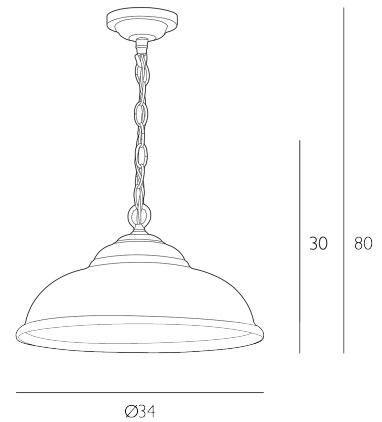

WEBSTER

Pendant Smoked Glass

The Webster collection of versatile pendants combines solid brass metalwork with a wonderfully simple yet elegant bistro style glass. Available in both satin chrome and antique brass metalwork, with a choice of smoked, clear or opal glass the Webster pendant is a style well suited to any interior scheme and works particularly well in a kitchen, dining or hallway setting. Shown here in Satin Chrome with Smoked Glass. The Webster collection is made with solid brass and is chrome plated.

Height is adjustable at the point of installation (30-80cm).

Bulb not included; takes 1 x 60W max ES GLS. We recommend our BUL-E27-LED-16 bulb. [Click here to shop.](#)

Dimmable when paired with suitable bulbs.

SPECIFICATIONS:

Product code:	WEB0110C
Measurements:	H min30 - max80 x Ø34cm
Fixing Plate Dimensions:	H3.5 x Ø10cm
Lamp Replaceable:	Yes
Finish:	Smoked Glass
Material:	Glass
Cable Colour:	Braided Silver
Shade Included:	Not Required
Primary Bulb Detail:	1 x 60w max ES GLS
Bulb Included:	Lamp not included
Recommended Lamp:	BUL-E27-LED-16
Suitable:	Indoor
Electrical Class:	Class I - Earthed
Nett Weight (kg):	2.3 kg