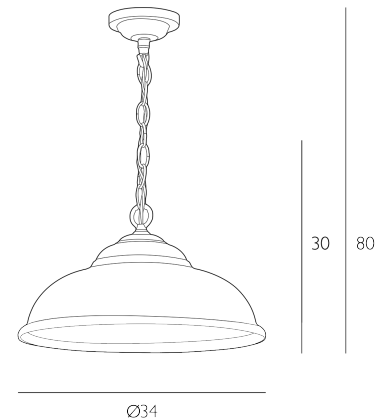

WEBSTER

Pendant White Glass

The Webster collection of versatile pendants combines solid brass metalwork with a wonderfully simple yet elegant bistro style glass. Available in both satin chrome and antique brass metalwork, with a choice of smoked, clear or opal glass the Webster pendant is a style well suited to any interior scheme and works particularly well in a kitchen, dining or hallway setting. Shown here in Antique Brass with Opal Glass. The Webster collection is made with solid brass.

Height is adjustable at the point of installation (30-80cm).

Bulb not included; takes 1 x 60W max ES GLS. We recommend our BUL-E27-LED-16 bulb. [Click here to shop.](#)

Dimmable when paired with suitable bulbs.

SPECIFICATIONS:

Product code:	WEB0112
Measurements:	H min30 - max80 x Ø34cm
Fixing Plate Dimensions:	H3.5 x Ø10cm
Lamp Replaceable:	Yes
Finish:	White Glass
Material:	Glass
Cable Colour:	Braided Brown
Shade Included:	Not Required
Primary Bulb Detail:	1 x 60w max ES GLS
Bulb Included:	Lamp not included
Recommended Lamp:	BUL-E27-LED-16
Suitable:	Indoor
Electrical Class:	Class I - Earthed
Nett Weight (kg):	2.3 kg