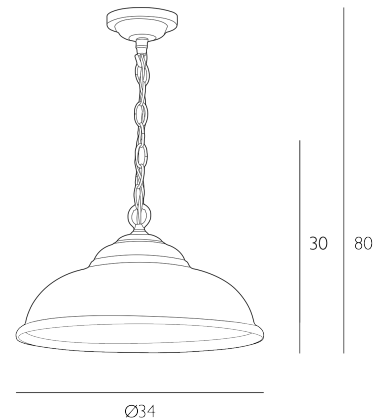

WEBSTER

Pendant White Glass

The Webster collection of versatile pendants combines solid brass metalwork with a wonderfully simple yet elegant bistro style glass. Available in both satin chrome and antique brass metalwork, with a choice of smoked, clear or opal glass the Webster pendant is a style well suited to any interior scheme and works particularly well in a kitchen, dining or hallway setting. Shown here in Satin Chrome with Opal Glass. The Webster collection is made with solid brass and is chrome plated. Height is adjustable at the point of installation (30-80cm). Bulb not included; takes 1 x 60W max ES GLS. We recommend our BUL-E27-LED-16 bulb. Click here to shop. Dimmable when paired with suitable bulbs.

SPECIFICATIONS:

Product code:	WEB0112C
Measurements:	H min30 - max80 x Ø34cm
Fixing Plate Dimensions:	H3.5 x Ø10cm
Lamp Replaceable:	Yes
Finish:	White Glass
Material:	Glass
Cable Colour:	Braided Silver
Shade Included:	Not Required
Primary Bulb Detail:	1 x 60w max ES GLS
Bulb Included:	Lamp not included
Recommended Lamp:	BUL-E27-LED-16
Suitable:	Indoor
Electrical Class:	Class I - Earthed
Nett Weight (kg):	2.3 kg