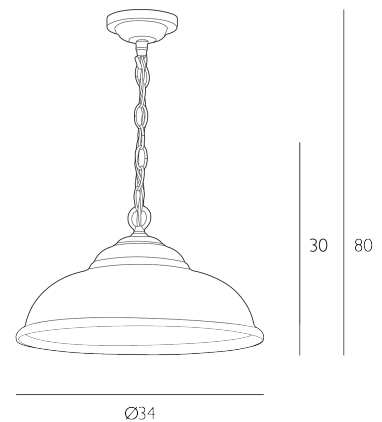

WEBSTER

Pendant Glass

The Webster collection of versatile pendants combines solid brass metalwork with a wonderfully simple yet elegant bistro style glass. Available in both satin chrome and antique brass metalwork, with a choice of smoked, clear or opal glass the Webster pendant is a style well suited to any interior scheme and works particularly well in a kitchen, dining or hallway setting. Shown here in Satin Chrome with Clear Glass. The Webster collection is made with solid brass and is chrome plated. Height is adjustable at the point of installation (30-80cm). Bulb not included; takes 1 x 60W max ES GLS. We recommend our BUL-E27-LED-16 bulb. Click here to shop. Dimmable when paired with suitable bulbs.

SPECIFICATIONS:

Product code:	WEB0146C
Measurements:	H min30 - max80 x Ø34cm
Fixing Plate Dimensions:	H3.5 x Ø10cm
Lamp Replaceable:	Yes
Finish:	Glass
Material:	Glass
Cable Colour:	Braided Silver
Shade Included:	Not Required
Primary Bulb Detail:	1 x 60w max ES GLS
Bulb Included:	Lamp not included
Recommended Lamp:	BUL-E27-LED-16
Suitable:	Indoor
Electrical Class:	Class I - Earthed
Nett Weight (kg):	2.3 kg