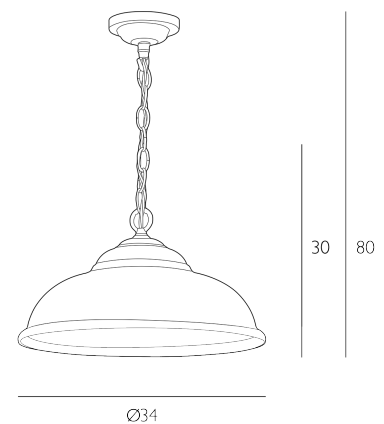

WEBSTER

Pendant Glass

The Webster collection of versatile pendants combines solid brass metalwork with a wonderfully simple yet elegant bistro style glass. Available in both satin chrome and antique brass metalwork, with a choice of smoked, clear or opal glass the Webster pendant is a style well suited to any interior scheme and works particularly well in a kitchen, dining or hallway setting. Shown here in Antique Brass with Clear Glass. The Webster collection is made with solid brass.

Height is adjustable at the point of installation (30-80cm).

Bulb not included; takes 1 x 60W max ES GLS. We recommend our BUL-E27-LED-16 bulb. [Click here to shop.](#)

Dimmable when paired with suitable bulbs.

SPECIFICATIONS:

Product code:	WEB0175
Measurements:	H min30 - max80 x Ø34cm
Fixing Plate Dimensions:	H3.5 x Ø10cm
Lamp Replaceable:	Yes
Finish:	Glass
Material:	Glass
Cable Colour:	Braided Brown
Shade Included:	Not Required
Primary Bulb Detail:	1 x 60w max ES GLS
Bulb Included:	Lamp not included
Recommended Lamp:	BUL-E27-LED-16
Suitable:	Indoor
Electrical Class:	Class 1 - Earthed
Nett Weight (kg):	2.3 kg