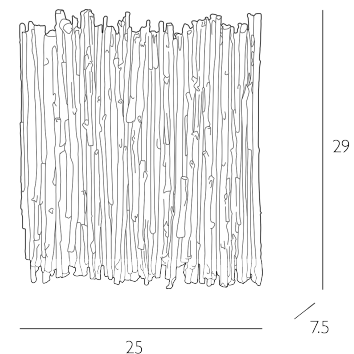

## SPECIFICATIONS:

Product code:	WIL073 I
Measurements:	D8 x H29 x W25cm
Lamp Replaceable:	Yes
Finish:	Bronze
Material:	Resin
Shade Included:	Not Required
Primary Bulb Detail:	1 x 40w max SES CNDL
Bulb Included:	Lamp not included
Recommended Lamp:	BUL-EI 4-LED-13
Suitable:	Indoor
Electrical Class:	Class 2 - Double Insulated
Nett Weight (kg):	1.2 kg