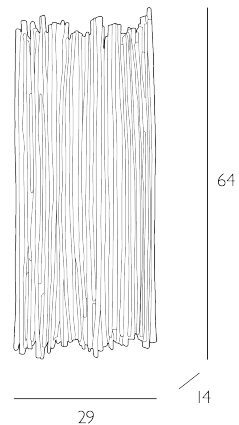

### *2 Light Wall Light Bronze*

The Willow is inspired by the traditional willow reeds made to weave baskets and crafts. We want to honour this wonderful material by creating a lighting collection that celebrates the versatility of Willow. Created using our hybrid resin technique, the detail of Willow reeds is shown perfectly. Willow Long Wall Light in our luxurious Gold Cocoa finish  
Bulb not included; takes 2 x 40W max SES CNDL. We recommend our BUL-EI4-LED-13 bulb. [Click here to shop.](#)  
Dimmable when paired with suitable bulbs.

## SPECIFICATIONS:

|                      |                            |
|----------------------|----------------------------|
| Product code:        | WIL093 I                   |
| Measurements:        | D14 x H64 x W29cm          |
| Lamp Replaceable:    | Yes                        |
| Finish:              | Bronze                     |
| Material:            | Resin                      |
| Shade Included:      | Not Required               |
| Primary Bulb Detail: | 2 x 40w max SES CNDL       |
| Bulb Included:       | Lamps not included         |
| Recommended Lamp:    | BUL-EI4-LED-13             |
| Suitable:            | Indoor                     |
| Electrical Class:    | Class 2 - Double Insulated |
| Nett Weight (kg):    | 4 kg                       |