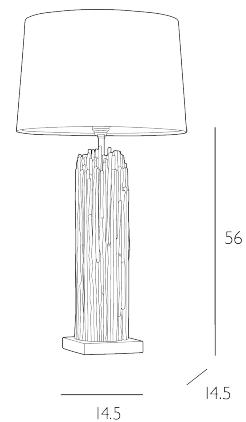

WILLOW

Table Lamp Bronze Base Only

The Willow is inspired by the traditional willow reeds made to weave baskets and crafts. We want to honour this wonderful material by creating a lighting collection that celebrates the versatility of Willow. Created using our hybrid resin technique, the detail of Willow reeds is shown perfectly.

The Willow is a base only product; shade sold separately. We recommend our TAP40 shade. Click here to shop.

Bulb not included; takes 1 x 60W max ES GLS. We recommend our BUL-E27-LED-I6 bulb. Click here to shop.

SPECIFICATIONS:

Product code:	WIL423 I
Measurements:	D15 x H56 x W15cm
Primary Associated Shade:	TAP40
Lamp Replaceable:	Yes
Finish:	Bronze
Material:	Resin
Cable Colour:	Braided Brown
Shade Included:	Base Only
Primary Bulb Detail:	1 x 60w max ES GLS
Bulb Included:	Lamp not included
Recommended Lamp:	BUL-E27-LED-I6
Switch Type:	In Line Rocker
Suitable:	Indoor
Electrical Class:	Class I - Earthed
Nett Weight (kg):	5 kg
	