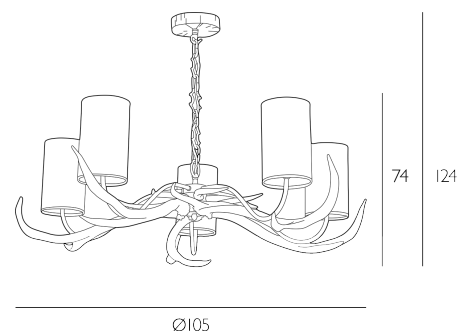

ANTLER

5 Light Armed Pendant Bleached With Shade

Antler 5 light pendant hand painted in our distressed finish with bronze metalwork.

The Antler comes complete with a Bespoke Fabric Cylinder shade.

Height is adjustable at the point of installation (74-124cm).

Bulb not included; takes 5 x 40W max SES CNDL. We recommend our BUL-EI4-LED-13 bulb. [Click here to shop.](#)

Dimmable when paired with suitable bulbs.

Bespoke Shades

Our high quality fabric shades, hand crafted in our Oxfordshire workshop by our sister brand The Light Shade Studio, with a choice of luxurious fabrics in 100% Dupion Silk, Satin or Linen in an array of shapes, sizes, and colours. If you would like to supply your own fabric, then please contact us to discuss your personalised requirements. Customise your shade by using our product configurator to see your design before placing an order.

SPECIFICATIONS:

Product code:	ANT0500
Measurements:	H min74 - max124 x Ø105cm
Lamp Replaceable:	Yes
Finish:	Cream & Matt Cream
Material:	Metal & Resin
Cable Colour:	Braided Cream
Shade Included:	Shade Inc
Primary Bulb Detail:	5 x 40w max SES CNDL
Bulb Included:	Lamps not included
Recommended Lamp:	BUL-EI4-LED-13
Suitable:	Indoor
Electrical Class:	Class I - Earthed
Nett Weight (kg):	7 kg ± 0.1

Additional Information:

This fitting, including its packaging, may not fit through entryways less than 65cm wide. Please check before placing your order | Please be aware this fitting weighs 7.0kg, please ensure you have adequate fixings and support to raise and install this fitting in the intended location