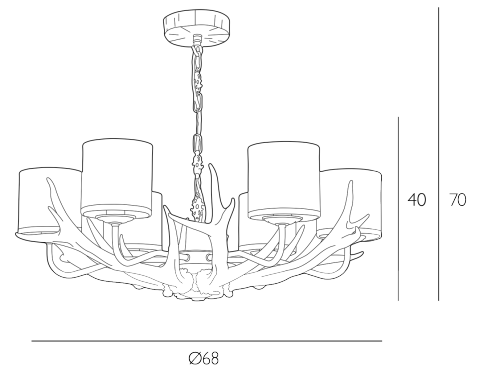

ANTLER

6 Light Armed Pendant Rustic With Shade

Antler 6 light pendant hand painted in our highland rustic finish with bronze metalwork.

The Antler comes complete with a Natural Linen Drum shade.

Height is adjustable at the point of installation (40-70cm).

Bulb not included; takes 6 x 40W max SES GB. We recommend our BUL-E14-LED-15 bulb. [Click here to shop.](#)

Dimmable when paired with suitable bulbs.

SPECIFICATIONS:

| | |
|---------------------------|-------------------------|
| Product code: | ANT0629 |
| Measurements: | H min40 - max70 x Ø68cm |
| Fixing Plate Dimensions: | Ø14cm |
| Primary Associated Shade: | S066 |
| Lamp Replaceable: | Yes |
| Finish: | Brown & Matt Bronze |
| Material: | Metal & Resin |
| Cable Colour: | Braided Brown |
| Shade Included: | Shade Inc |
| Primary Bulb Detail: | 6 x 40w max SES GB |
| Bulb Included: | Lamps not included |
| Recommended Lamp: | BUL-E14-LED-15 |
| Suitable: | Indoor |
| Electrical Class: | Class I - Earthed |
| Nett Weight (kg): | 5.8 kg |
| | ⚡ HIA |

Additional Information:

This fitting, including its packaging, may not fit through entryways less than 65cm wide. Please check before placing your order | Please be aware this fitting weighs 5.8kg, please ensure you have adequate fixings and support to raise and install this fitting in the intended location