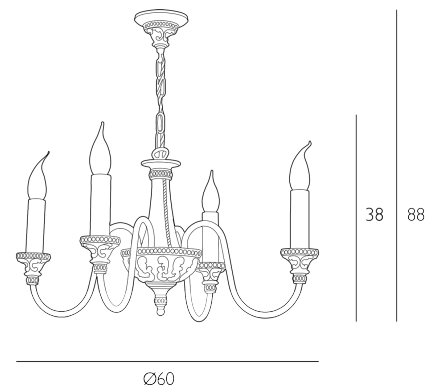

The Bailey is sold as a fitting only; shades are sold separately.

Height is adjustable at the point of installation (38-88cm).

Bulb not included; takes 4 x 40W max SES CNDL. We recommend our BUL-EI 4-LED-14 bulb. [Click here to shop.](#)

Dimmable when paired with suitable bulbs.

SPECIFICATIONS:

Product code:	BAI0463
Measurements:	H min38 - max88 x Ø60cm
Lamp Replaceable:	Yes
Finish:	Antique Bronze & Polished Bronze
Material:	Resin & Solid Brass
Cable Colour:	Bronze
Shade Included:	Fitting Only
Primary Bulb Detail:	4 x 40w max SES CNDL
Bulb Included:	Lamps not included
Recommended Lamp:	BUL-EI 4-LED-14
Suitable:	Indoor
Electrical Class:	Class I - Earthed
Nett Weight (kg):	2.4 kg ± 0.1