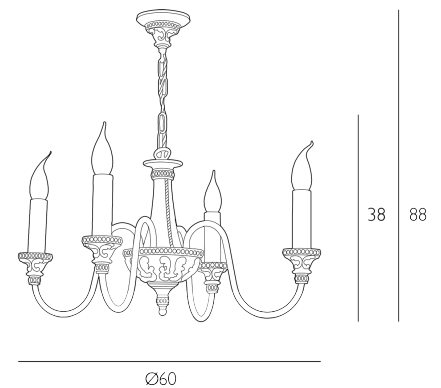

The Bailey is sold as a fitting only; shades are sold separately.

Height is adjustable at the point of installation (38-88cm).

Bulb not included; takes 4 x 40W max SES CNDL. We recommend our BUL-EI 4-LED-14 bulb. [Click here to shop.](#)

Dimmable when paired with suitable bulbs.

SPECIFICATIONS:

Product code:	BAI0467
Measurements:	H min38 - max88 x Ø60cm
Lamp Replaceable:	Yes
Finish:	Polished Pewter
Material:	Metal & Resin
Cable Colour:	Braided Silver
Shade Included:	Fitting Only
Primary Bulb Detail:	4 x 40w max SES CNDL
Bulb Included:	Lamps not included
Recommended Lamp:	BUL-EI 4-LED-14
Suitable:	Indoor
Electrical Class:	Class I - Earthed
Nett Weight (kg):	2.4 kg
	± 0.1A