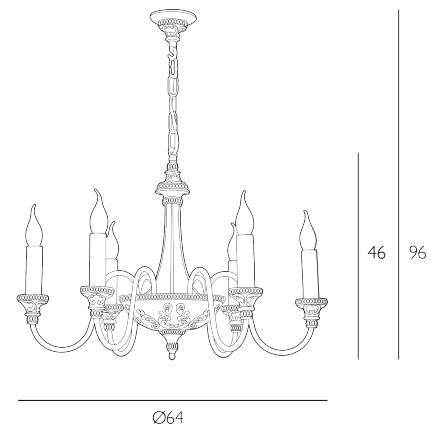

The Bailey is sold as a fitting only; shades are sold separately. Height is adjustable at the point of installation (46-96cm). Bulb not included; takes 6 x 40W max SES CNDL. We recommend our BUL-EI 4-LED-14 bulb. [Click here to shop.](#) Dimmable when paired with suitable bulbs.

## SPECIFICATIONS:

Product code:	BAI0663
Measurements:	H min46 - max96 x Ø64cm
Lamp Replaceable:	Yes
Finish:	Antique Bronze & Polished Bronze
Material:	Metal & Resin
Cable Colour:	Braided Brown
Shade Included:	Fitting Only
Primary Bulb Detail:	6 x 40w max SES CNDL
Bulb Included:	Lamps not included
Recommended Lamp:	BUL-EI 4-LED-14
Suitable:	Indoor
Electrical Class:	Class I - Earthed
Nett Weight (kg):	5 kg ± 0.1