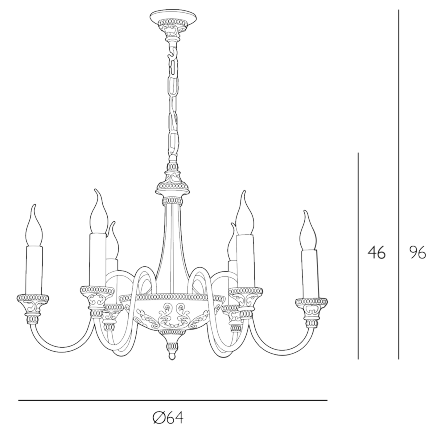

BAILEY

6 Light Armed Pendant Polished Pewter Fitting Only

A true icon within the David Hunt Lighting portfolio, the Bailey collection has been celebrated for over twenty years as a hallmark of intricate craftsmanship and enduring design. From the elegance of a two light wall light to the breathtaking presence of a thirty-three light chandelier, Bailey offers exceptional versatility for large-scale decorative schemes. Defined by its refined proportions, ornate detailing and considered body structure, the collection maintains a harmonious continuity of design across every size and format. Available in a wide range of metallic finishes and our full paint palette,

The Bailey is sold as a fitting only; shades are sold separately. Height is adjustable at the point of installation (46-96cm). Bulb not included; takes 6 x 40W max SES CNDL. We recommend our BUL-EI 4-LED-I4 bulb. [Click here to shop.](#) Dimmable when paired with suitable bulbs.

SPECIFICATIONS:

Product code:	BAI0667
Measurements:	H min46 - max96 x Ø64cm
Lamp Replaceable:	Yes
Finish:	Polished Pewter
Material:	Metal & Resin
Cable Colour:	Braided Silver
Shade Included:	Fitting Only
Primary Bulb Detail:	6 x 40w max SES CNDL
Bulb Included:	Lamps not included
Recommended Lamp:	BUL-EI 4-LED-I4
Suitable:	Indoor
Electrical Class:	Class I - Earthed
Nett Weight (kg):	5 kg ± 0.1