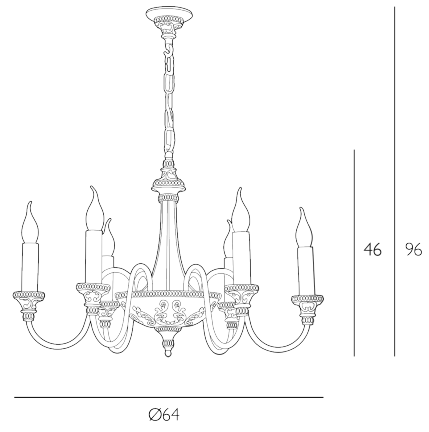

The Bailey is sold as a fitting only; shades are sold separately.

Height is adjustable at the point of installation (46-96cm).

Bulb not included; takes 6 x 40W max SES CNDL. We recommend our BUL-EI 4-LED-14 bulb. [Click here to shop.](#)

Dimmable when paired with suitable bulbs.

Bespoke Orders

This is a fully customisable product, hand crafted in our workshop located in the Cotswolds. You can contact us directly discuss your unique requirements, or alternatively you can customise your product by using our product configurator to see your design before placing an order.

SPECIFICATIONS:

Product code:	BAI0699
Measurements:	H min46 - max96 x Ø64cm
Lamp Replaceable:	Yes
Finish:	Bespoke
Material:	Resin
Shade Included:	Fitting Only
Primary Bulb Detail:	6 x 40w max SES CNDL
Bulb Included:	Lamps not included
Recommended Lamp:	BUL-EI 4-LED-14
Suitable:	Indoor
Electrical Class:	Class I - Earthed
Nett Weight (kg):	5 kg
	± 0.1A