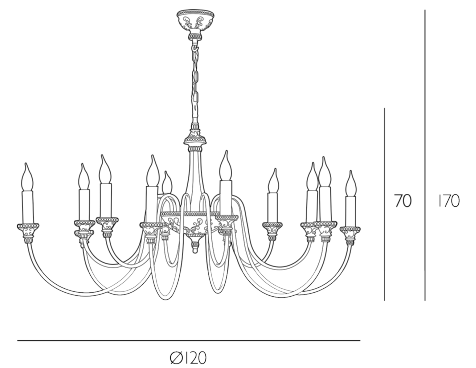

The Bailey is sold as a fitting only; shades are sold separately. Height is adjustable at the point of installation (70-170cm). Bulb not included; takes 12 x 40W max SES CNDL. We recommend our BUL-EI4-LED-I4 bulb. [Click here to shop.](#) Dimmable when paired with suitable bulbs.

## SPECIFICATIONS:

Product code:	BAI1263
Measurements:	H min70 - max170 x Ø120cm
Fixing Plate Dimensions:	Ø12cm
Lamp Replaceable:	Yes
Finish:	Antique Brass & Polished Bronze
Material:	Resin & Solid Brass
Cable Colour:	Braided Brown
Shade Included:	Fitting Only
Primary Bulb Detail:	12 x 40w max SES CNDL
Bulb Included:	Lamps not included
Recommended Lamp:	BUL-EI4-LED-I4
Suitable:	Indoor
Electrical Class:	Class I - Earthed
Nett Weight (kg):	9 kg
	 