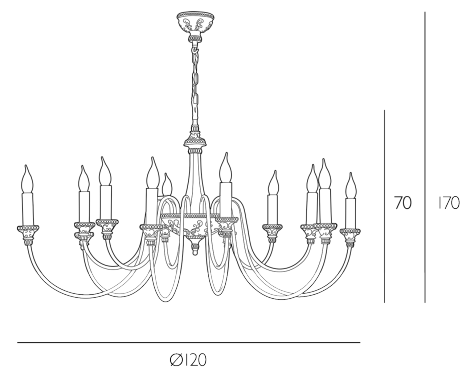

The Bailey is sold as a fitting only; shades are sold separately. Height is adjustable at the point of installation (70-170cm). Bulb not included; takes 12 x 40W max SES CNDL. We recommend our BUL-EI 4-LED-14 bulb. [Click here to shop.](#) Dimmable when paired with suitable bulbs.

## SPECIFICATIONS:

Product code:	BAI1267
Measurements:	H min70 - max170 x Ø120cm
Fixing Plate Dimensions:	Ø12cm
Lamp Replaceable:	Yes
Finish:	Polished Pewter
Material:	Metal & Resin
Cable Colour:	Braided Silver
Shade Included:	Fitting Only
Primary Bulb Detail:	12 x 40w max SES CNDL
Bulb Included:	Lamps not included
Recommended Lamp:	BUL-EI 4-LED-14
Suitable:	Indoor
Electrical Class:	Class I - Earthed
Nett Weight (kg):	9 kg ± 0.1A