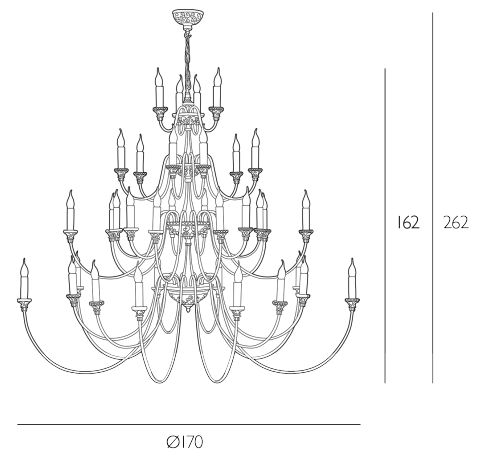

BAILEY

33 Light Armed Pendant Polished Bronze Fitting Only

A true icon within the David Hunt Lighting portfolio, the Bailey collection has been celebrated for over twenty years as a hallmark of intricate craftsmanship and enduring design. From the elegance of a two light wall light to the breathtaking presence of a thirty-three light chandelier, Bailey offers exceptional versatility for large-scale decorative schemes. Defined by its refined proportions, ornate detailing and considered body structure, the collection maintains a harmonious continuity of design across every size and format. Available in a wide range of metallic finishes and our full paint palette,

The Bailey is sold as a fitting only; shades are sold separately. Height is adjustable at the point of installation (162-262cm). Bulb not included; takes 33 x 40W max SES CNDL. We recommend our BUL-EI4-LED-I4 bulb. [Click here to shop.](#) Dimmable when paired with suitable bulbs.

SPECIFICATIONS:

Product code:	BAI3363
Measurements:	H min 162 - max 262 x Ø170cm
Fixing Plate Dimensions:	Ø14.5cm
Lamp Replaceable:	Yes
Finish:	Antique Bronze & Polished Bronze
Material:	Resin & Solid Brass
Shade Included:	Fitting Only
Primary Bulb Detail:	33 x 40w max SES CNDL
Bulb Included:	Lamps not included
Recommended Lamp:	BUL-EI4-LED-I4
Suitable:	Indoor
Electrical Class:	Class I - Earthed
Nett Weight (kg):	24 kg ⚡ HIA

Additional Information:

Supplied with 170cm of cable | Please be aware this fitting weighs 24.0kg, please ensure you have adequate fixings and support to raise and install this fitting in the intended location