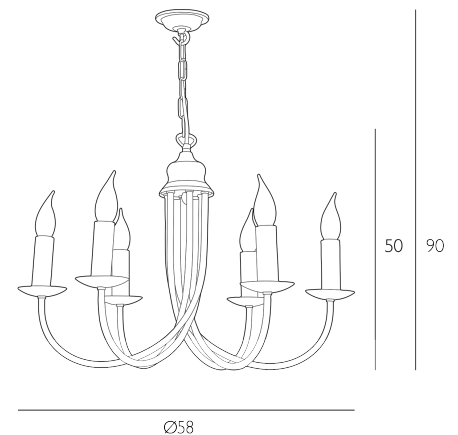

BERMUDA

6 Light Armed Pendant Matt Cream/Gold Fitting Only

Bermuda 6 light pendant in cream with distressed gold highlights. The fitting can be used with bespoke candle shades (ROH07), to be ordered separately. Shades are available in an extensive choice of stunning fabrics and colours. The fitting is supplied with an extra 50cm of cable

The Bermuda is sold as a fitting only; shades are sold separately. We recommend our ROH07 shade. [Click here to shop.](#)
Height is adjustable at the point of installation (50-90cm).
Bulb not included; takes 6 x 40W max SES CNDL. We recommend our BUL-E14-LED-13 bulb. [Click here to shop.](#)
Dimmable when paired with suitable bulbs.

SPECIFICATIONS:

Product code:	BEM0612
Measurements:	H min50 - max90 x Ø58cm
Dimension With Shade:	H min50 - max90 x Ø65cm
Primary Associated Shade:	ROH07
Lamp Replaceable:	Yes
Finish:	Matt Cream/Gold
Material:	Metal
Shade Included:	Fitting Only
Primary Bulb Detail:	6 x 40w max SES CNDL
Bulb Included:	Lamps not included
Recommended Lamp:	BUL-E14-LED-13
Suitable:	Indoor
Electrical Class:	Class 1 - Earthed
Nett Weight (kg):	2.9 kg