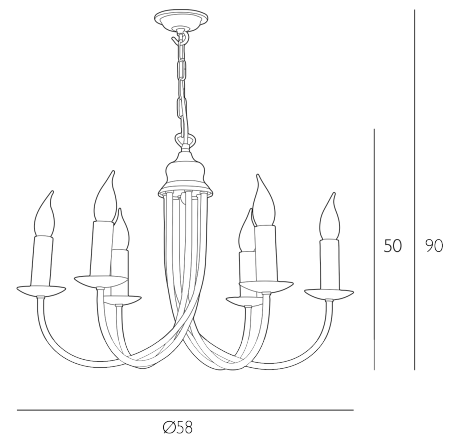

### *6 Light Armed Pendant Aged Brass Fitting Only*

Bermuda 6 light pendant in aged brass. The fitting can be used with bespoke candle shades (ROH07), to be ordered separately. Shades are available in an extensive choice of stunning fabrics and colours. The fitting is supplied with an extra 50cm of cable

The Bermuda is sold as a fitting only; shades are sold separately. We recommend our ROH07 shade. [Click here to shop.](#)  
Height is adjustable at the point of installation (50-90cm).  
Bulb not included; takes 6 x 40W max SES CNDL. We recommend our BUL-E14-LED-13 bulb. [Click here to shop.](#)  
Dimmable when paired with suitable bulbs.

## SPECIFICATIONS:

Product code:	BEM0658
Measurements:	H min50 - max90 x Ø58cm
Primary Associated Shade:	ROH07
Lamp Replaceable:	Yes
Finish:	Aged Brass
Material:	Solid Brass
Shade Included:	Fitting Only
Primary Bulb Detail:	6 x 40w max SES CNDL
Bulb Included:	Lamps not included
Recommended Lamp:	BUL-E14-LED-13
Suitable:	Indoor
Electrical Class:	Class I - Earthed
Nett Weight (kg):	2.9 kg