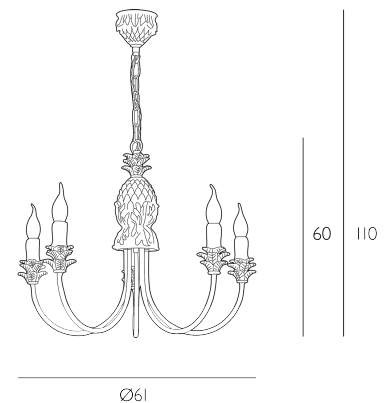

The Cabana is sold as a fitting only; shades are sold separately. We recommend our MUR07 shade. [Click here to shop.](#)

Height is adjustable at the point of installation (60-110cm).

Bulb not included; takes 5 x 40W max SES CNDL. We recommend our BUL-E14-LED-13 bulb. [Click here to shop.](#)

## SPECIFICATIONS:

Product code:	CAB0512
Measurements:	H min60 - max110 x Ø61cm
Dimension With Shade:	H min60 - max110 x Ø68cm
Primary Associated Shade:	MUR07
Lamp Replaceable:	Yes
Finish:	Cream/Gold
Material:	Resin
Cable Colour:	Braided Cream
Shade Included:	Fitting Only
Primary Bulb Detail:	5 x 40w max SES CNDL
Bulb Included:	Lamps not included
Recommended Lamp:	BUL-E14-LED-13
Suitable:	Indoor
Electrical Class:	Class I - Earthed
Nett Weight (kg):	4.3 kg
	± 0.1A