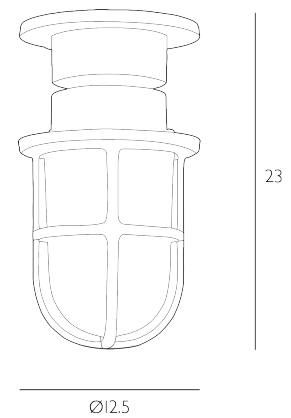

COAST

Outdoor Pendant Antique Brass and Ribbed Glass IP44

Solid Brass and IP44 rated. Suitable for indoor or outdoor use and can be installed as a wall or ceiling fitting.

2 year guarantee against corrosion. Made in the EU.

Bulb not included; takes 1 x 60W max ES GLS. We recommend our BUL-E27-LED-16 bulb. [Click here to shop.](#)

SPECIFICATIONS:

Product code:	COA0175
Measurements:	H23 x Ø13cm
Fixing Plate Dimensions:	H5 x Ø12.5cm
Lamp Replaceable:	Yes
Finish:	Antique Brass & Ribbed Glass
Material:	Glass & Solid Brass
Cable Colour:	Black
Shade Included:	Not Required
Primary Bulb Detail:	1 x 60w max ES GLS
Bulb Included:	Lamp not included
Recommended Lamp:	BUL-E27-LED-16
Suitable:	Outdoor, Bathroom Zones 1 & 2
Electrical Class:	Class I - Earthed
Nett Weight (kg):	1.7 kg
	⚡ ⚠