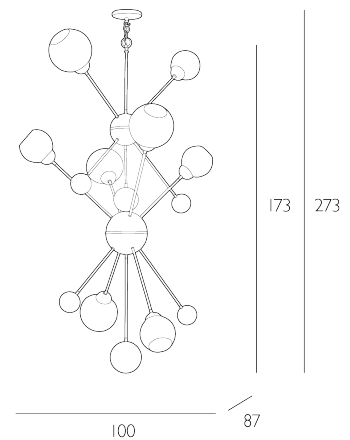

COSMOS

8 Light Pendant Butter Brass and Glass

The opulent, oversized Cosmos is made from solid brass and features a statement drop of over 2.7 metres. The cosmological design is complete with open glass shades; supplied with 1 metre of chain that's height adjustable at point of installation. This transcendent fitting will make a wonderfully dramatic statement in any interior. Due to the size and complexity of the product, this fitting is manufactured to order with an extended lead time of 10 to 14 days. The Cosmos 8 light pendant is supplied fully assembled on an out of gauge pallet.

Height is adjustable at the point of installation (173-273cm).

Bulb not included; takes 8 x 40W max ES GLS. We recommend our BUL-E27-LED-15 bulb. [Click here to shop.](#)

Dimmable when paired with suitable bulbs.

SPECIFICATIONS:

Product code:	COS0840
Measurements:	D100 x H min 173 - max 273 x W87cm
Fixing Plate Dimensions:	H3 x Ø15cm
Lamp Replaceable:	Yes
Finish:	Brushed Brass & Glass
Material:	Glass & Solid Brass
Cable Colour:	Braided Ivory
Shade Included:	Not Required
Primary Bulb Detail:	8 x 40w max ES GLS
Bulb Included:	Lamps not included
Recommended Lamp:	BUL-E27-LED-15
Suitable:	Indoor
Electrical Class:	Class I - Earthed
Nett Weight (kg):	8.5 kg
	± 0.1A

Additional Information:

This fitting, including its packaging, may not fit through entryways less than 65cm wide. Please check before placing your order | Please be aware this fitting weighs 8.5kg, please ensure you have adequate fixings and support to raise and install this fitting in the intended location