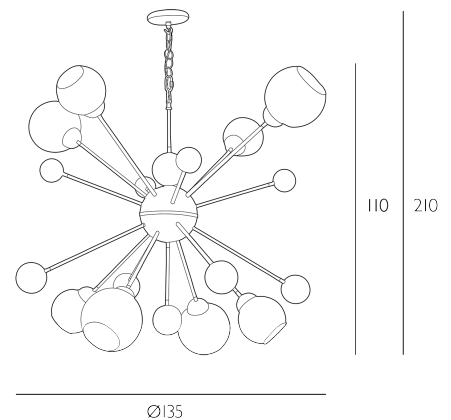

COSMOS

8 Light Pendant Butter Brass and Glass

The opulent, oversized Cosmos is made from solid brass and is complete with open glass shades. This transcendent fitting will make a wonderfully dramatic statement in any interior.

Height is adjustable at the point of installation (110-210cm).

Bulb not included; takes 8 x 40W max ES GLS. We recommend our BUL-E27-LED-15 bulb. [Click here to shop.](#)

Dimmable when paired with suitable bulbs.

SPECIFICATIONS:

Product code:	COS0840H
Measurements:	H min 110 - max 210 x Ø135cm
Fixing Plate Dimensions:	H3 x Ø15cm
Lamp Replaceable:	Yes
Finish:	Brushed Brass & Glass
Material:	Glass & Solid Brass
Cable Colour:	Braided Ivory
Shade Included:	Not Required
Primary Bulb Detail:	8 x 40w max ES GLS
Bulb Included:	Lamps not included
Recommended Lamp:	BUL-E27-LED-15
Suitable:	Indoor
Electrical Class:	Class I - Earthed
Nett Weight (kg):	10 kg ⚡ HIA

Additional Information:

This fitting, including its packaging, may not fit through entryways less than 65cm wide. Please check before placing your order | Please be aware this fitting weighs 10.0kg, please ensure you have adequate fixings and support to raise and install this fitting in the intended location