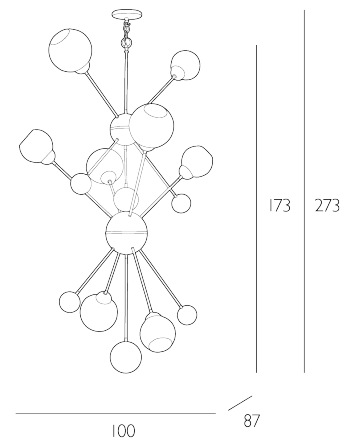

COSMOS

8 Light Pendant Polished Chrome and Opal Glass

The opulent, oversized Cosmos is made from solid brass and plated in polished chrome. complete with open opal glass shades. This transcendent fitting will make a wonderfully dramatic statement in any interior.

Height is adjustable at the point of installation (173-273cm).

Bulb not included; takes 8 x 40W max ES GLS. We recommend our BUL-E27-LED-15 bulb. [Click here to shop.](#)

Dimmable when paired with suitable bulbs.

SPECIFICATIONS:

Product code:	COS0850
Measurements:	D100 x H min173 - max273 x W87cm
Fixing Plate Dimensions:	H3 x Ø15cm
Lamp Replaceable:	Yes
Finish:	Opal Glass & Polished Chrome
Material:	Glass & Solid Brass
Cable Colour:	Braided Silver
Shade Included:	Not Required
Primary Bulb Detail:	8 x 40w max ES GLS
Bulb Included:	Lamps not included
Recommended Lamp:	BUL-E27-LED-15
Suitable:	Indoor
Electrical Class:	Class I - Earthed
Nett Weight (kg):	8.5 kg
	 

Additional Information:

This fitting, including it's packaging, may not fit through entryways less than 65cm wide. Please check before placing your order | Please be aware this fitting weighs 8.5kg, please ensure you have adequate fixings and support to raise and install this fitting in the intended location