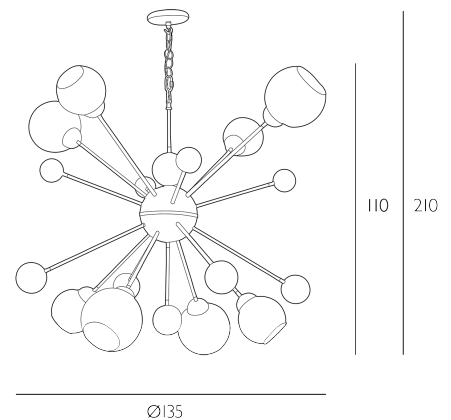

COSMOS

8 Light Pendant Polished Chrome and Opal Glass

The opulent, oversized Cosmos is made from solid brass and plated in polished chrome. complete with open opal glass shades. This transcendent fitting will make a wonderfully dramatic statement in any interior.

Height is adjustable at the point of installation (110-210cm).

Bulb not included; takes 8 x 40W max ES GLS. We recommend our BUL-E27-LED-15 bulb. [Click here to shop.](#)

Dimmable when paired with suitable bulbs.

SPECIFICATIONS:

Product code:	COS0850H
Measurements:	H min 110 - max 210 x Ø135cm
Fixing Plate Dimensions:	H3 x Ø15cm
Lamp Replaceable:	Yes
Finish:	Opal Glass & Polished Chrome
Material:	Glass & Solid Brass
Cable Colour:	Braided Silver
Shade Included:	Not Required
Primary Bulb Detail:	8 x 40w max ES GLS
Bulb Included:	Lamps not included
Recommended Lamp:	BUL-E27-LED-15
Suitable:	Indoor
Electrical Class:	Class I - Earthed
Nett Weight (kg):	10 kg ⚡ HIA

Additional Information:

This fitting, including it's packaging, may not fit through entryways less than 65cm wide. Please check before placing your order | Please be aware this fitting weighs 10.0kg, please ensure you have adequate fixings and support to raise and install this fitting in the intended location