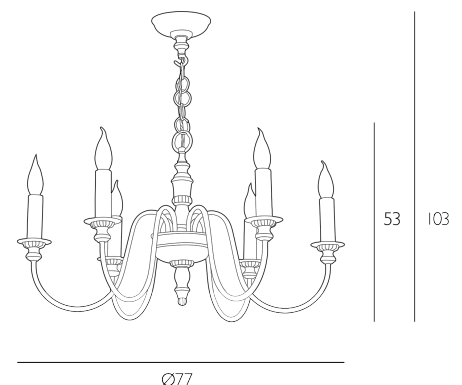

The Dickens is sold as a fitting only; shades are sold separately. We recommend our HID07 shade. [Click here to shop.](#)

Height is adjustable at the point of installation (53-103cm).

Bulb not included; takes 6 x 40W max SES CNDL. We recommend our BUL-E14-LED-13 bulb. [Click here to shop.](#)

Dimmable when paired with suitable bulbs.

SPECIFICATIONS:

Product code:	DIC0667
Measurements:	H min53 - max103 x Ø73cm
Fixing Plate Dimensions:	H 11.5 x Ø13.5cm
Dimension With Shade:	H min53 - max103 x Ø77cm
Primary Associated Shade:	HID07
Lamp Replaceable:	Yes
Finish:	Brushed Pewter & Polished Pewter
Material:	Metal & Resin
Cable Colour:	Braided Silver
Shade Included:	Fitting Only
Primary Bulb Detail:	6 x 40w max SES CNDL
Bulb Included:	Lamps not included
Recommended Lamp:	BUL-E14-LED-13
Suitable:	Indoor
Electrical Class:	Class I - Earthed
Nett Weight (kg):	4 kg
	⚡ ⚡⚡