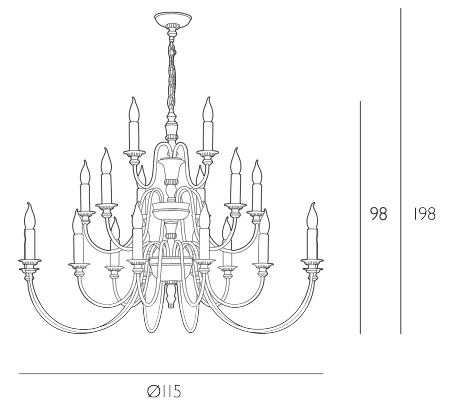

### *21 Light Armed Pendant Polished Bronze and Antique Bronze Fitting Only*

Introducing the elegant Dickens range; classic in design and available in two of our signature bronze and pewter resin finishes. Dickens can be styled to suit both domestic or hospitality application; with matching wall lights and a variety of pendant sizes. Sold as fitting only, shown with optional satin Hidcote HID07 bespoke shades in Almond Cream with a rigid bronze metallic lining, available to purchase separately. Due to the size and complexity of the product, this fitting is manufactured to order with an extended lead time of 10 to 14 days. The Dickens 21 light pendant is supplied fully assembled on an out of gauge pallet.

The Dickens is sold as a fitting only; shades are sold separately. We recommend our HID07 shade. Click here to shop.  
Height is adjustable at the point of installation (98-198cm).  
Bulb not included; takes 21 x 40W max SES CNDL. We recommend our BUL-E14-LED-13 bulb. Click here to shop.  
Dimmable when paired with suitable bulbs.

## SPECIFICATIONS:

Product code:	DIC2163
Measurements:	H min98 - max198 x Ø115cm
Fixing Plate Dimensions:	H11.5 x Ø13.5cm
Dimension With Shade:	H min98 - max198 x Ø122cm
Primary Associated Shade:	HID07
Lamp Replaceable:	Yes
Finish:	Antique Bronze & Polished Bronze
Material:	Resin & Solid Brass
Cable Colour:	Braided Brown
Shade Included:	Fitting Only
Primary Bulb Detail:	21 x 40w max SES CNDL
Bulb Included:	Lamps not included
Recommended Lamp:	BUL-E14-LED-13
Suitable:	Indoor
Electrical Class:	Class 1 - Earthed
Nett Weight (kg):	12 kg
	⚡ ⚡⚡ ⚡⚡⚡