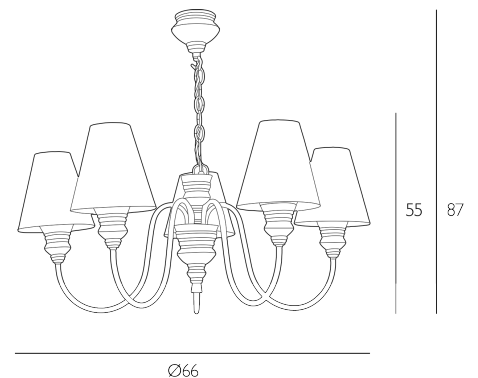

The Doreen comes complete with a Silver Fabric Candle shade.

Height is adjustable at the point of installation (55-87cm).

Bulb not included; takes 5 x 40W max SES GB. We recommend our BUL-E14-LED-3 bulb. [Click here to shop.](#)

## SPECIFICATIONS:

Product code:	DOR0567
Measurements:	H min55 - max87 x Ø66cm
Primary Associated Shade:	SI15
Lamp Replaceable:	Yes
Finish:	Polished Pewter
Material:	Metal & Resin
Shade Included:	Shade Inc
Primary Bulb Detail:	5 x 40w max SES GB
Bulb Included:	Lamps not included
Recommended Lamp:	BUL-E14-LED-3
Suitable:	Indoor
Electrical Class:	Class I - Earthed
Nett Weight (kg):	4.5 kg