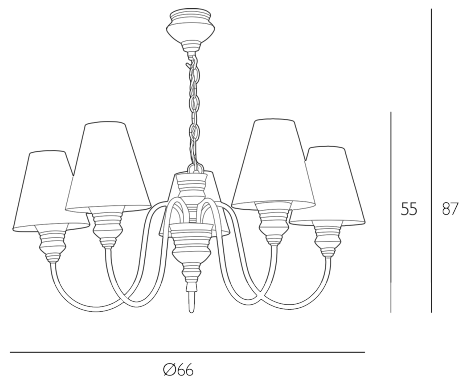

Electrical Class:
Nett Weight (kg):

Class I - Earthed
4.5 kg
± 0.1

Additional Information:

Supplied with 120cm of cable

www.davidhuntlighting.co.uk

sales@davidhuntlighting.co.uk

01295 672 628