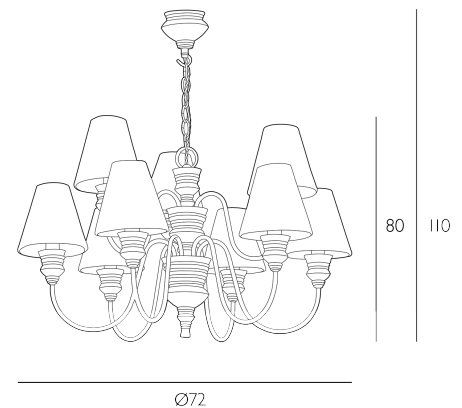

The Doreen comes complete with a Silver Cotton Mix Candle shade. Height is adjustable at the point of installation (80-110cm). Bulb not included; takes 9 x 40W max SES GB. We recommend our BUL-E14-LED-3 bulb. [Click here to shop.](#) Dimmable when paired with suitable bulbs.

## SPECIFICATIONS:

Product code:	DOR1367
Measurements:	H min80 - max110 x Ø72cm
Primary Associated Shade:	S115
Lamp Replaceable:	Yes
Finish:	Polished Pewter
Material:	Metal & Resin
Shade Included:	Shade Inc
Primary Bulb Detail:	9 x 40w max SES GB
Bulb Included:	Lamps not included
Recommended Lamp:	BUL-E14-LED-3
Suitable:	Indoor
Electrical Class:	Class I - Earthed
Nett Weight (kg):	6.5 kg ± 0.1A