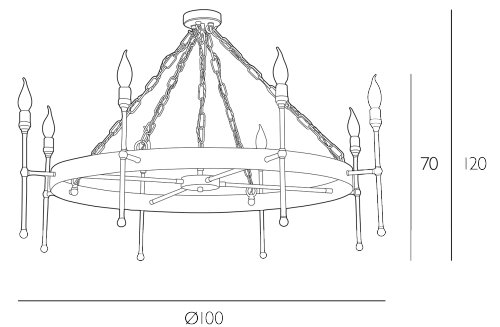

DURRELL

8 Light Armed Pendant Antique Brass Fitting Only

The Durrell 8 Light Armed Pendant is a commanding centrepiece crafted from solid brass and finished in a beautifully aged antique brass. Spanning an impressive one metre in diameter, its circular frame and candle-style arms create a striking architectural presence, suspended from decorative chain detailing for added gravitas. Designed with versatility in mind, Durrell offers a dual-mount option and can be paired with shades to tailor the look, sold separately. Equally at home in grand dining spaces, double-height rooms or statement halls, this is lighting with true heritage confidence and designer intent.

The Durrell is sold as a fitting only; shades are sold separately. We recommend our BYR07 shade. [Click here to shop.](#)
Height is adjustable at the point of installation (70-120cm).

The durrell has a dual mount option and can be installed with the supplied chain or directly to the ceiling.

Bulb not included; takes 8 x 40W max SES CNDL. We recommend our BUL-E14-LED-14 bulb. [Click here to shop.](#)

Dimmable when paired with suitable bulbs.

SPECIFICATIONS:

Product code:	DUR0875
Measurements:	H min70 - max120 x Ø100cm
Dual Mount:	Yes
Fixing Plate Dimensions:	H2.5 x Ø10.5cm
Dimension With Shade:	H min70 - max120 x Ø109cm
Primary Associated Shade:	BYR07
Lamp Replaceable:	Yes
Finish:	Antique Brass
Material:	Solid Brass
Cable Colour:	Braided Brown
Shade Included:	Fitting Only
Primary Bulb Detail:	8 x 40w max SES CNDL
Bulb Included:	Lamps not included
Recommended Lamp:	BUL-E14-LED-14
Suitable:	Indoor
Electrical Class:	Class I - Earthed
Nett Weight (kg):	7.6 kg
	⚡ ⚠️ ⚠️

Additional Information:

Supplied with 150cm of cable | Dual mount option, can be installed directly onto the ceiling without a chain | Please be aware this fitting weighs 7.6kg, please ensure you have adequate fixings and support to raise and install this fitting in the intended location