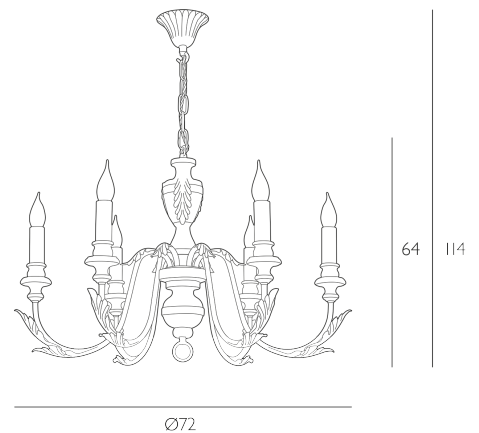

EMILE

6 Light Armed Pendant Cream and Matt Cream

Emile 6 light resin pendant in our distressed Rustic French paint finish with delicate leaf detailing. The fitting is supplied with an extra 50cm of cable, additional chain available on request.

Height is adjustable at the point of installation (64-114cm).

Bulb not included; takes 6 x 40W max SES CNDL. We recommend our BUL-E14-LED-14 bulb. [Click here to shop.](#)

Dimmable when paired with suitable bulbs.

SPECIFICATIONS:

Product code:	EM10655
Measurements:	H min64 - max114 x Ø72cm
Lamp Replaceable:	Yes
Finish:	Cream & Matt Cream
Material:	Metal & Resin
Cable Colour:	Braided Cream
Shade Included:	Not Required
Primary Bulb Detail:	6 x 40w max SES CNDL
Bulb Included:	Lamps not included
Recommended Lamp:	BUL-E14-LED-14
Suitable:	Indoor
Electrical Class:	Class I - Earthed
Nett Weight (kg):	3.8 kg

Additional Information:

This fitting, including it's packaging, may not fit through entryways less than 65cm wide. Please check before placing your order